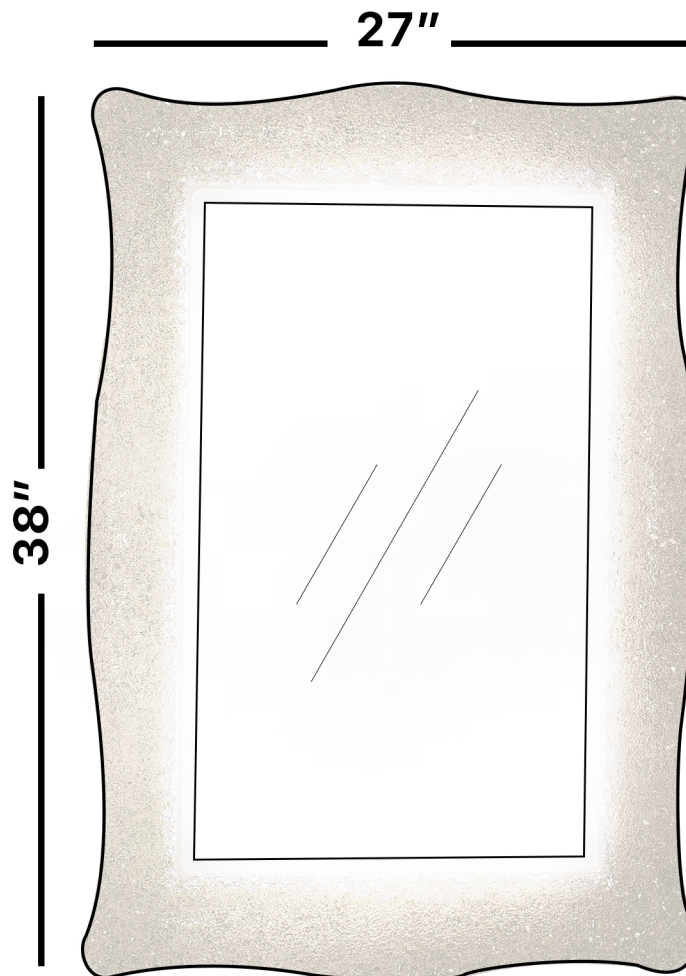

LUCENT

Model: Lucent Single

Category: Mirror

Material: Crystal

Dimensions: 38"(L) x 27"(H)

Depth: 4"

Description: Luxury LED lighted crystal bathroom mirror in sand finish

*Numbers are in inches